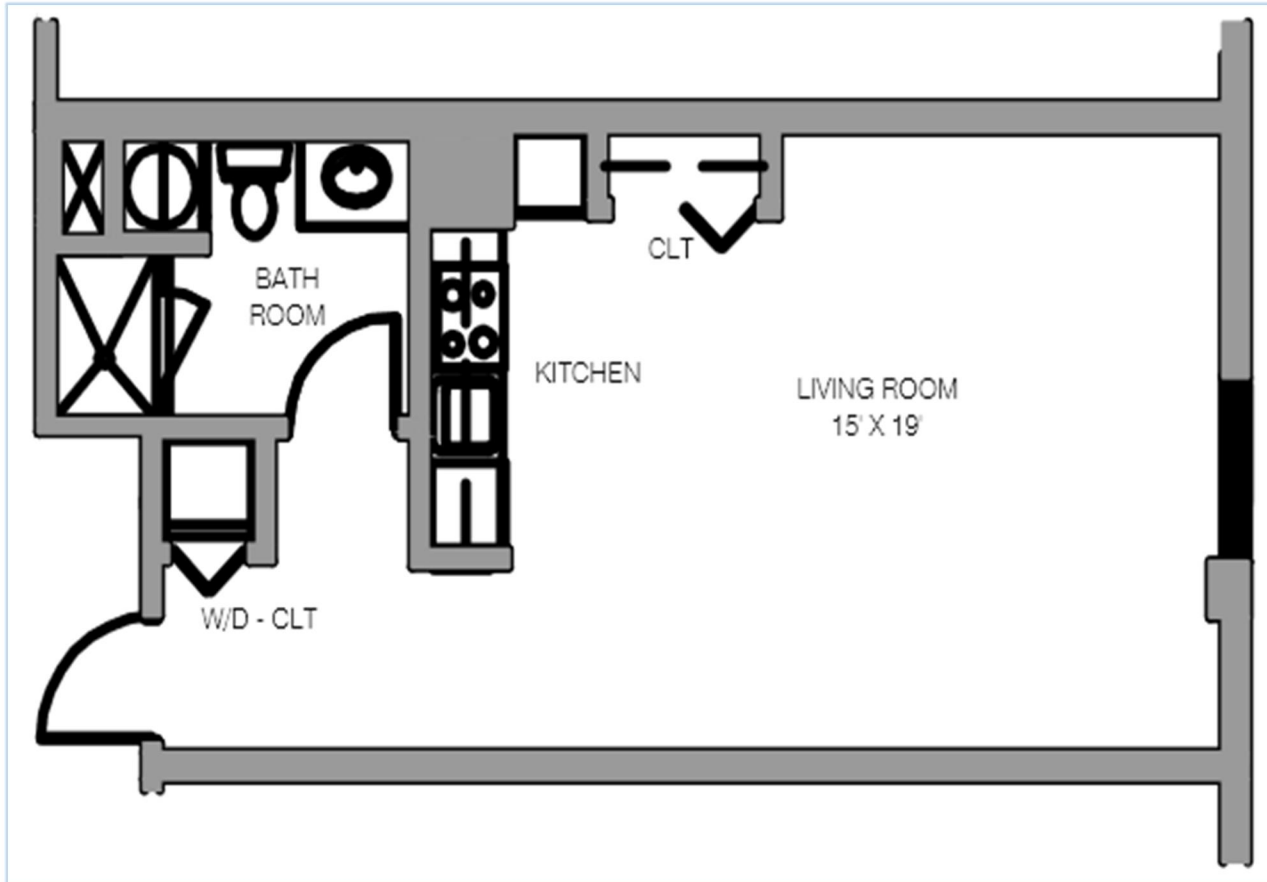

Warehouse Lofts of Tampa

4513 Florida Ave, Tampa, Fl. 33603

STUDIO A

Units: 120, 122, 124

Features and Amenities

Type: Studio

Units: 120, 122, 124

Beds: Studio Style

Baths: 1

Floor: 1

SF: 500