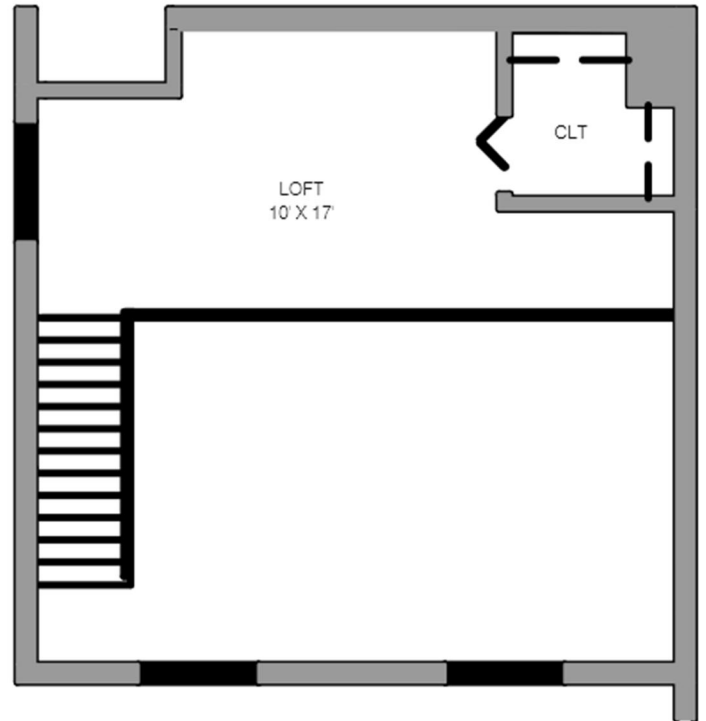

Warehouse Lofts of Tampa

4513 Florida Ave, Tampa, Fl. 33603

LOFT D

Units: 211, 311

FIRST FLOOR

SECOND FLOOR

Features and Amenities

Type: LOFT D

Units: 211, 311

Beds: 1

Baths: 1

Floor: 2 & 3

SF: 900-930