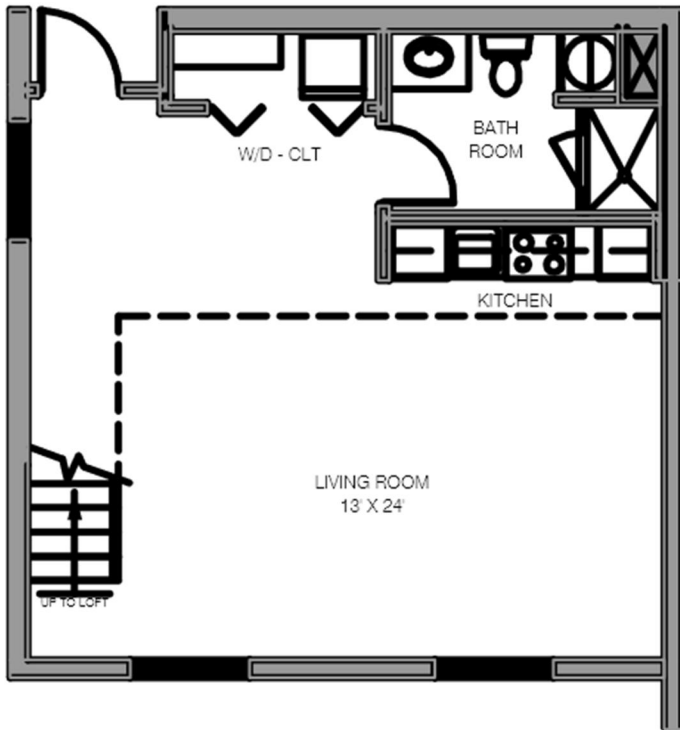

Warehouse Lofts of Tampa

4513 Florida Ave, Tampa, Fl. 33603

LOFT D

Units: 211, 311

FIRST FLOOR

SECOND FLOOR

Features and Amenities

Type: LOFT D

Units: 211, 311

Beds: 1

Baths: 1

Floor: 2 & 3

SF: 900-930