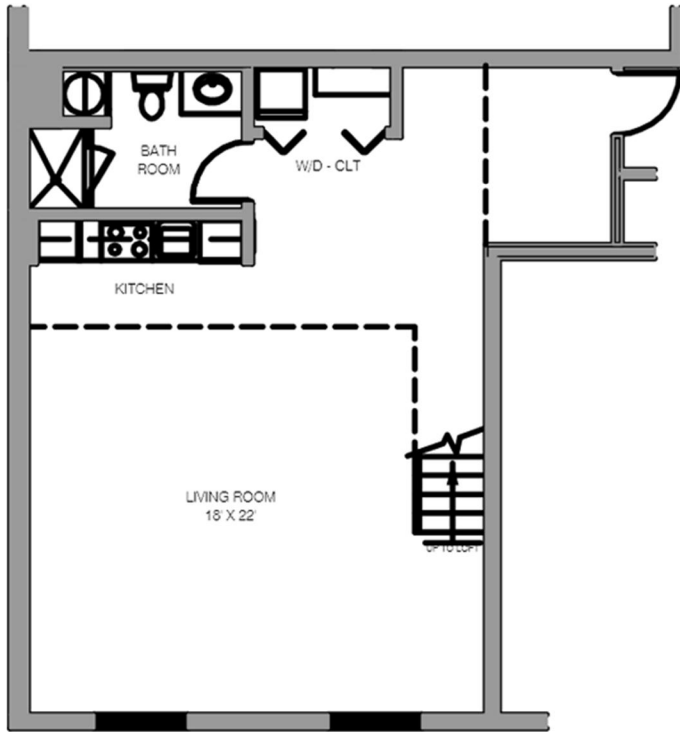

# Warehouse Lofts of Tampa

4513 Florida Ave, Tampa, Fl. 33603

## LOFT CORNER

Units: 108, 208, 308

FIRST FLOOR

SECOND FLOOR

## Features and Amenities

Type: LOFT CORNER

Units: 108, 208, 308

Beds: 1

Baths: 1

Floor: 1, 2 & 3

SF: 997-1097