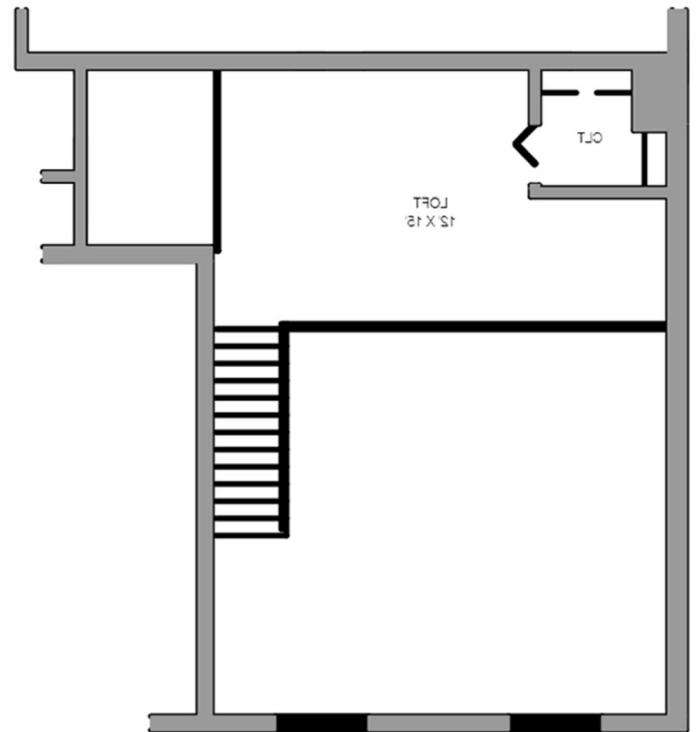

# Warehouse Lofts of Tampa

4513 Florida Ave, Tampa, Fl. 33603

## LOFT CORNER

Units: 108, 208, 308

FIRST FLOOR

SECOND FLOOR

## Features and Amenities

Type: LOFT CORNER

Units: 108, 208, 308

Beds: 1

Baths: 1

Floor: 1, 2 & 3

SF: 997-1097