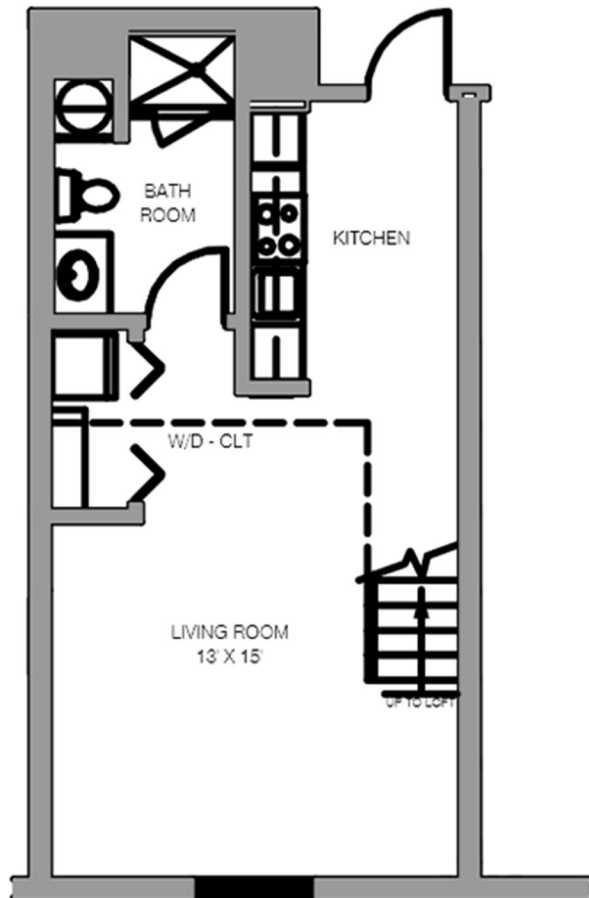

Warehouse Lofts of Tampa

4513 Florida Ave, Tampa, Fl. 33603

LOFT C

Units: 109, 110, 209, 310

FIRST FLOOR

SECOND FLOOR

Features and Amenities

Type: LOFT C

Units: 109, 110, 209, 310

Beds: 1

Baths: 1

Floor: 1&2

SF: 668 to 725