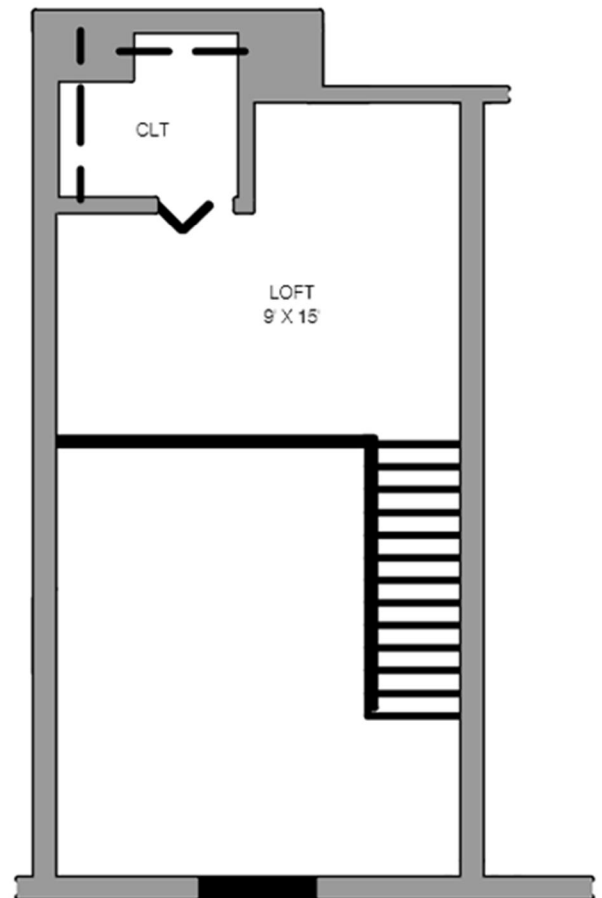

Warehouse Lofts of Tampa

4513 Florida Ave, Tampa, Fl. 33603

LOFT C

Units: 109, 110, 209, 310

FIRST FLOOR

SECOND FLOOR

Features and Amenities

Type: LOFT C

Units: 109, 110, 209, 310

Beds: 1

Baths: 1

Floor: 1&2

SF: 668 to 725