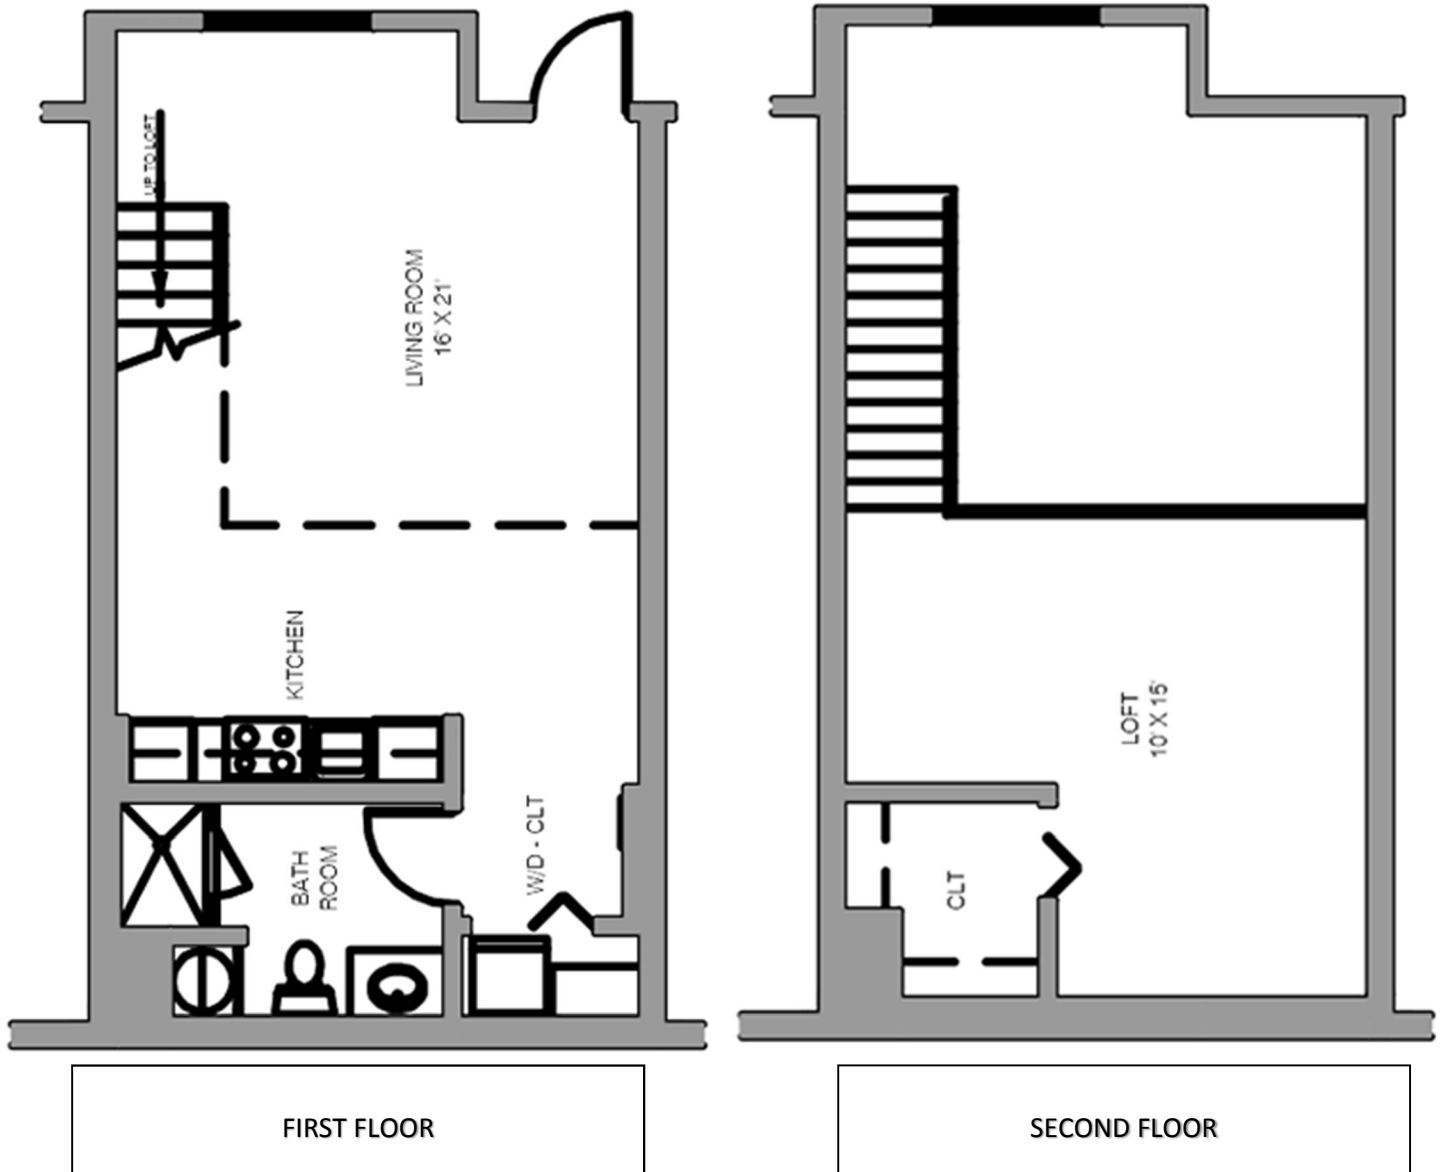

Warehouse Lofts of Tampa

4513 Florida Ave, Tampa, Fl. 33603

LOFT B

Unit: 105

Features and Amenities

Type: LOFT B

Unit: 105

Beds: 1

Baths: 1

Floor: 2

SF: 810-840