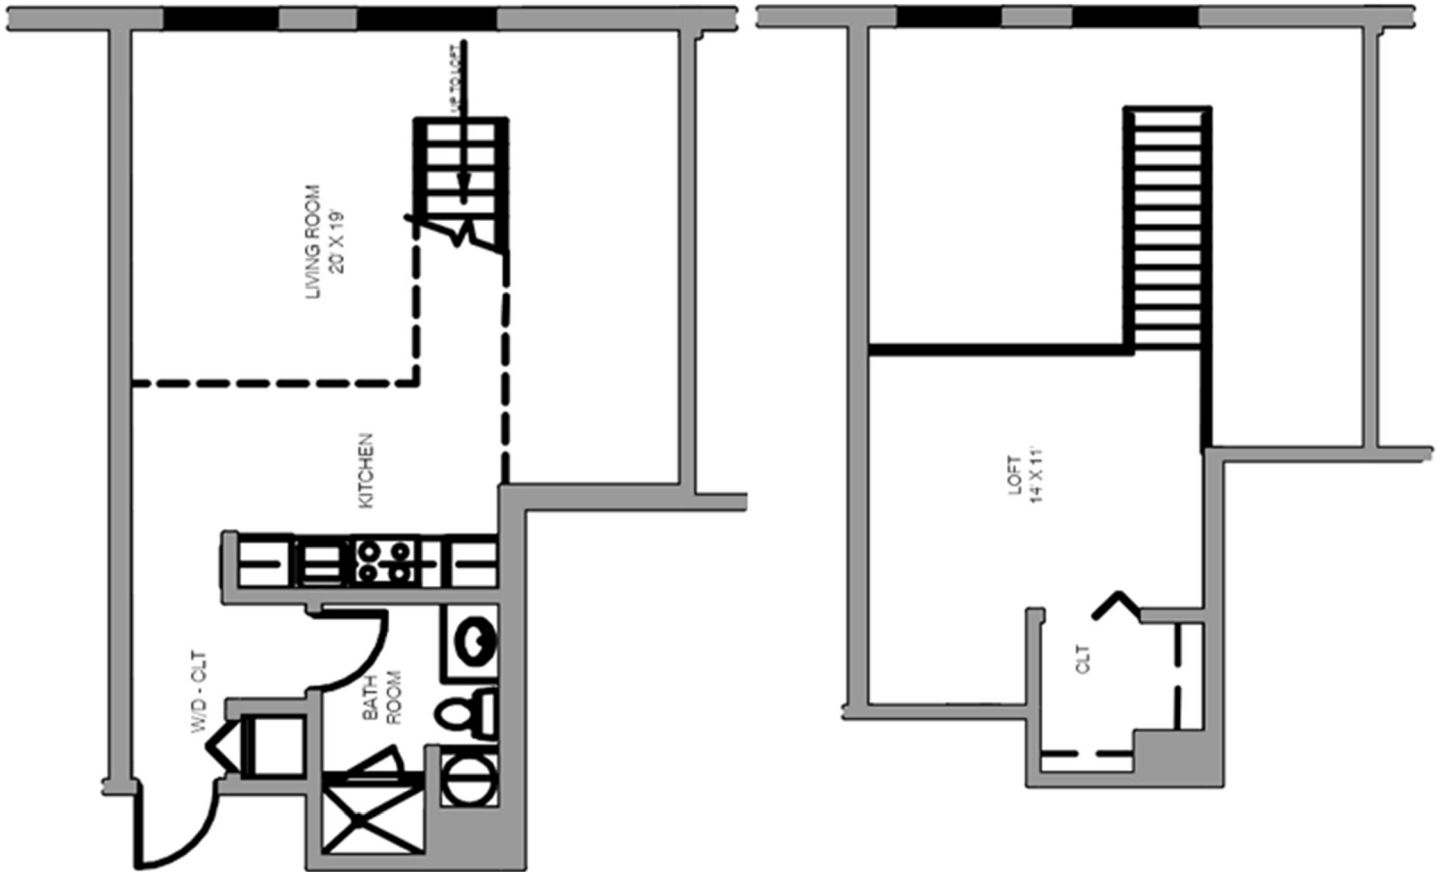

# Warehouse Lofts of Tampa

4513 Florida Ave, Tampa, Fl. 33603

## LOFT A

Unit: 111

FIRST FLOOR

SECOND FLOOR

## Features and Amenities

Type: LOFT A

Beds: 1

Baths: 1

SF: 665-720 SF