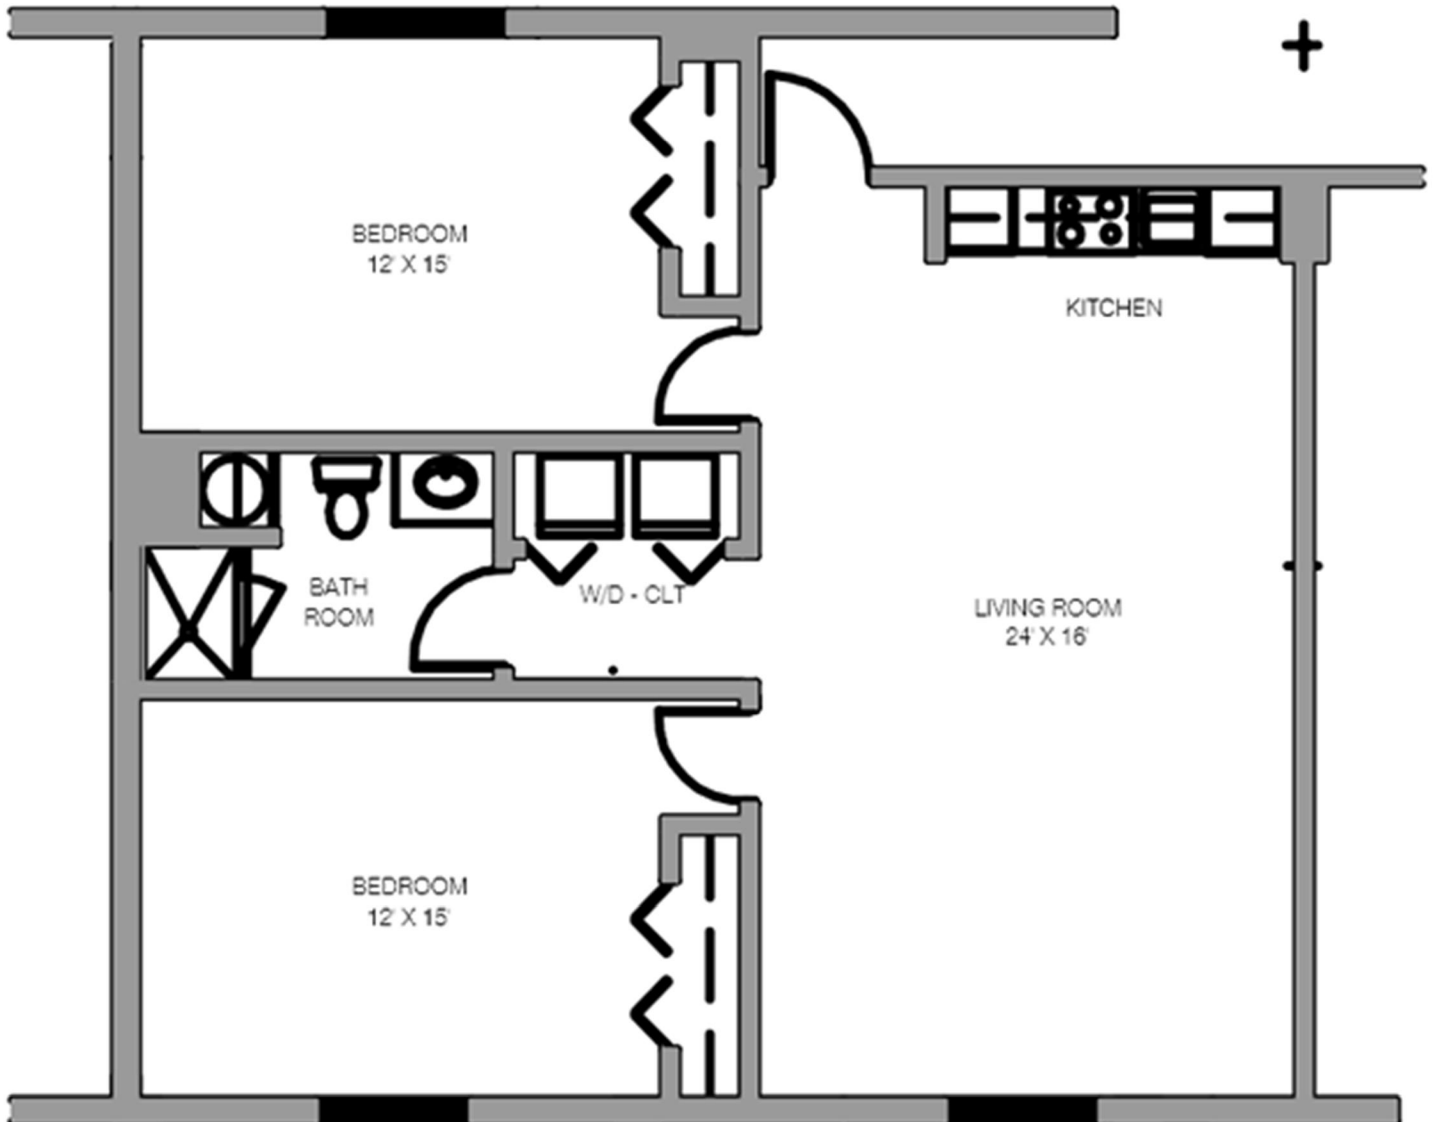

Warehouse Lofts of Tampa

4513 Florida Ave, Tampa, Fl. 33603

Two Beds

Unit: 117

Features and Amenities

Type: Two Beds

Beds: 2

Baths: 1

SF: 1050-1090